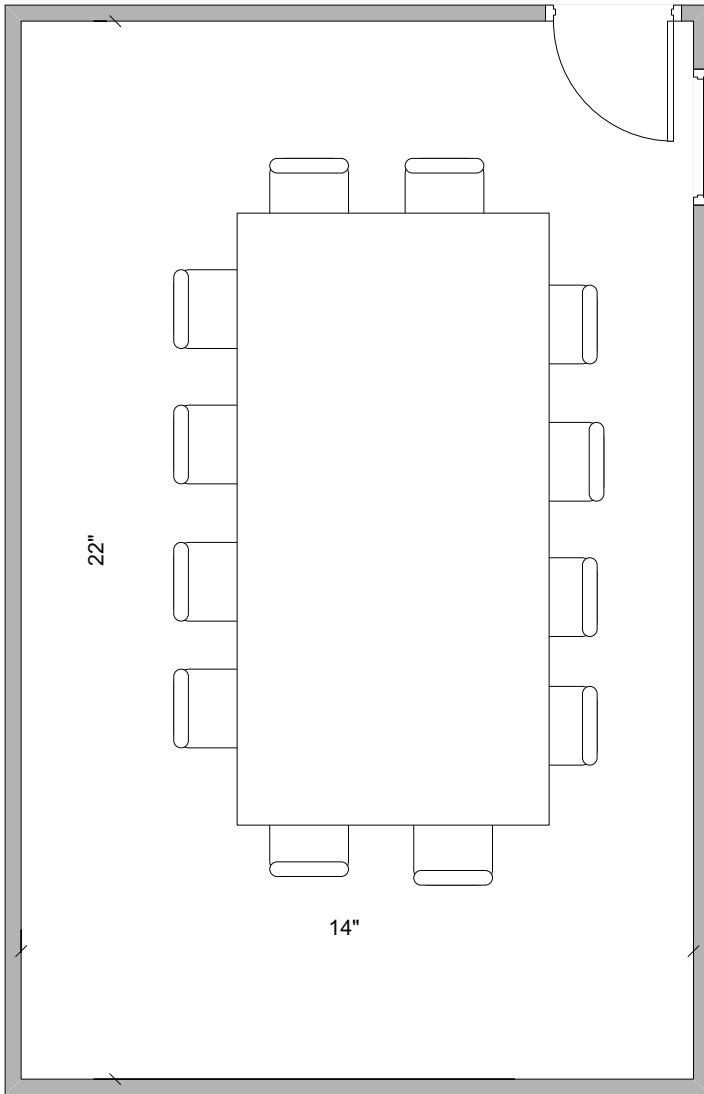

UNIVERSITY SUITES CONFERENCE ROOM

Room Information:

Location:	University Suites Residence Hall
Type:	Conference Room
Square Footage:	308
Dimensions:	22' x 14'
Amenities:	Conference table Seating for up to 12 Dry Erase Board