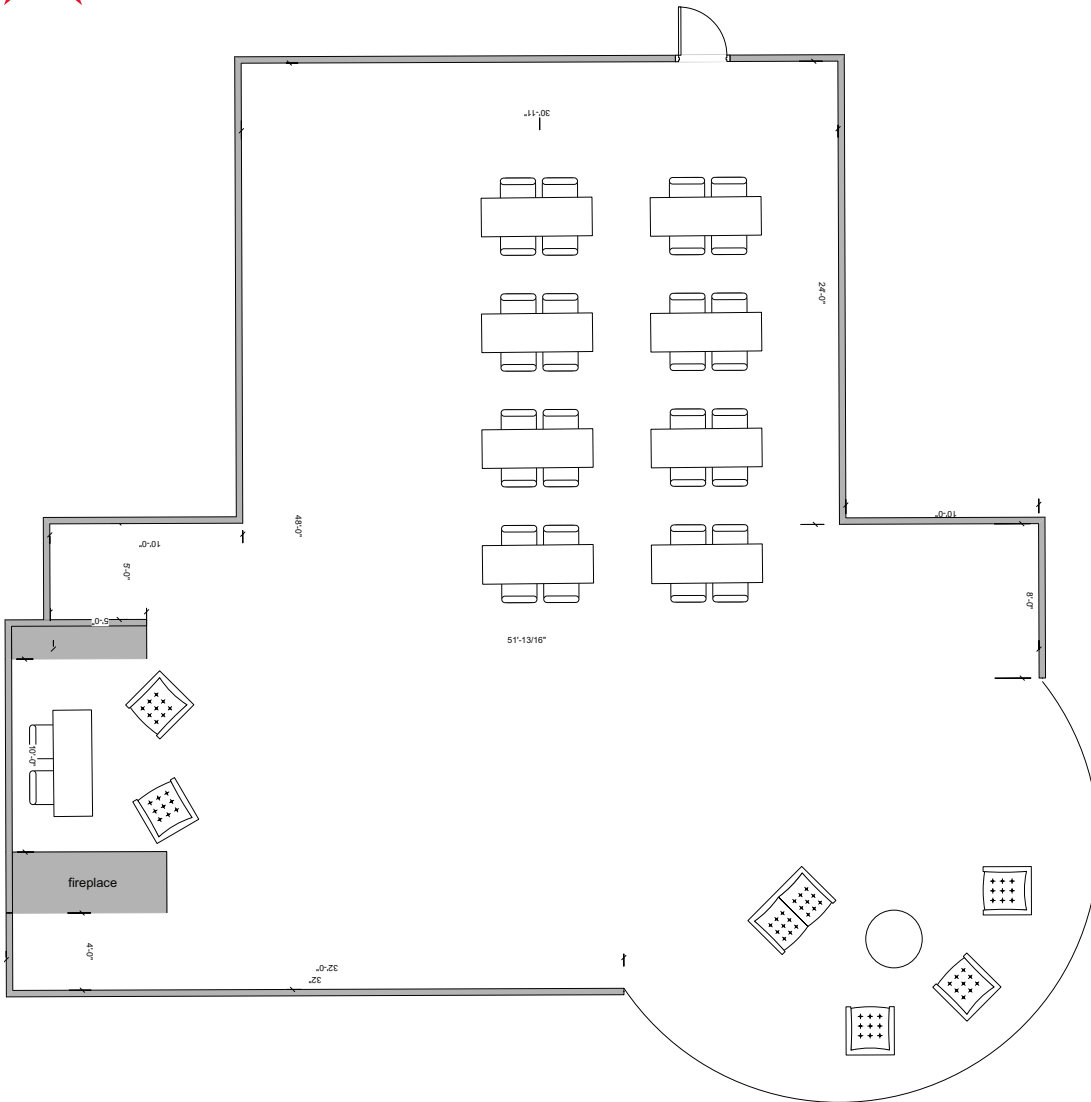

UNIVERSITY SUITES MULTIPURPOSE ROOM

Room Information:

Location:	University Suites Residence Hall	
Type:	Multipurpose Room	
Square Footage:	Approximately 2300	
Dimensions:	51' x 46'	
Amenities:	TV	LCD projector
	Sound system	Blue-Ray
	Microphone	Fireplace

Exceptional made simple.