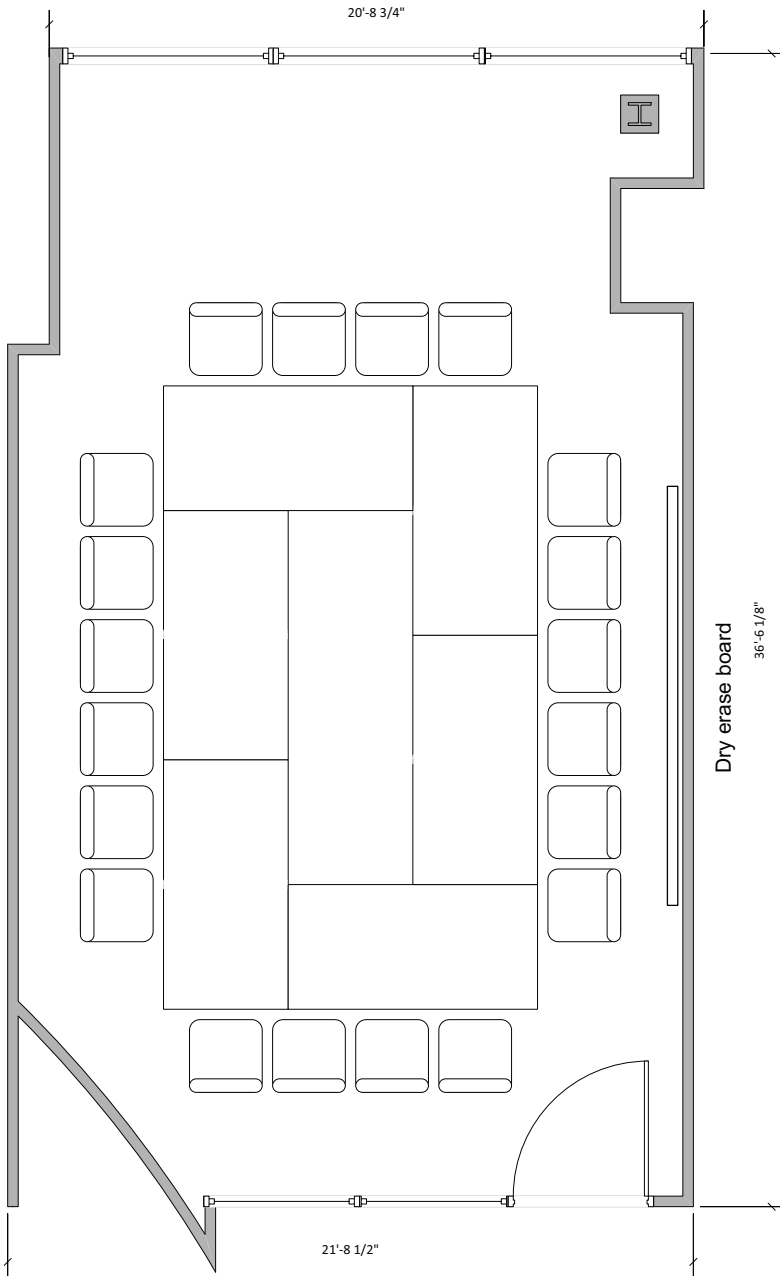

## Room Information:

Location: Eastside Suites  
Type: Game Room  
Square Footage: 486  
Dimensions: 27' x 18'  
Amenities: Flat screen TV  
Table Tennis

## Room Information:

Location: Eastside Suites  
Type: Conference Room  
Square Footage: 448  
Dimensions: 16' x 28'  
Amenities: Dry erase board

## Room Information:

Location: Eastside Suites  
Type: Multipurpose Room  
Square Footage: 891  
Dimensions: 27' x 33'  
Amenities: Flat screen TV

## Room Information:

Location: Knoll Residence Hall  
Type: Computer Lab  
Square Footage: 420  
Dimensions: 20' x 21'  
Amenities: 16 PCs  
Networked Printer  
LCD Projector  
Screen  
Dry Erase Board