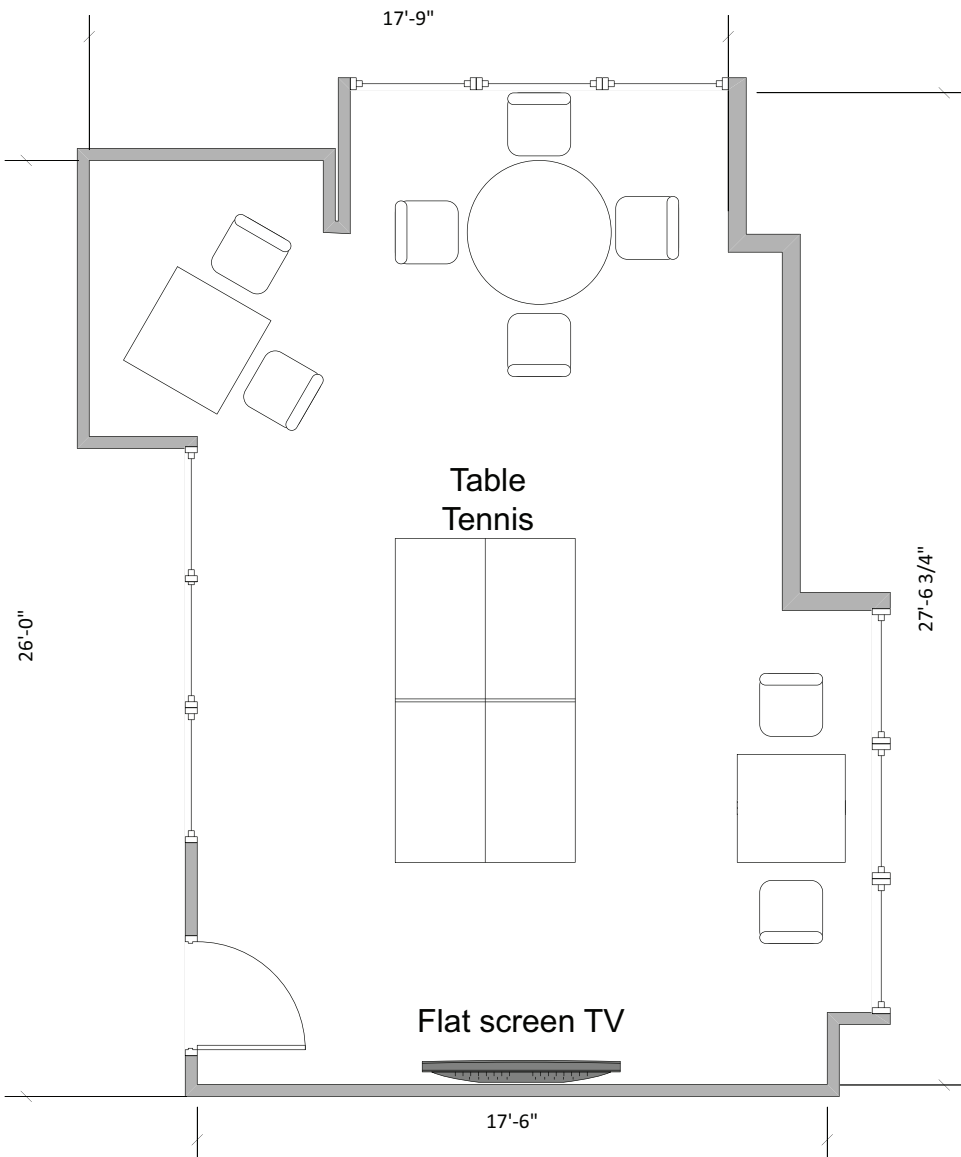

## Room Information:

Location: Eastside Suites  
Type: Game Room  
Square Footage: 486  
Dimensions: 27' x 18'  
Amenities: Flat screen TV  
Table Tennis

## Room Information:

Location: Eastside Suites  
Type: Conference Room  
Square Footage: 448  
Dimensions: 16' x 28'  
Amenities: Dry erase board

## Room Information:

Location: Knoll Residence Hall  
Type: Computer Lab  
Square Footage: 420  
Dimensions: 20' x 21'  
Amenities: 16 PCs  
Networked Printer  
LCD Projector  
Screen  
Dry Erase Board

## Room Information:

Location: Knoll Residence Hall  
Type: Multipurpose Room  
Square Footage: 1610  
Dimensions: 35' x 46'  
Amenities: Comfortable seating  
Small tables with chairs  
Flat screen TVs  
Pool table  
Kitchen area with microwaves, oven, and a sink