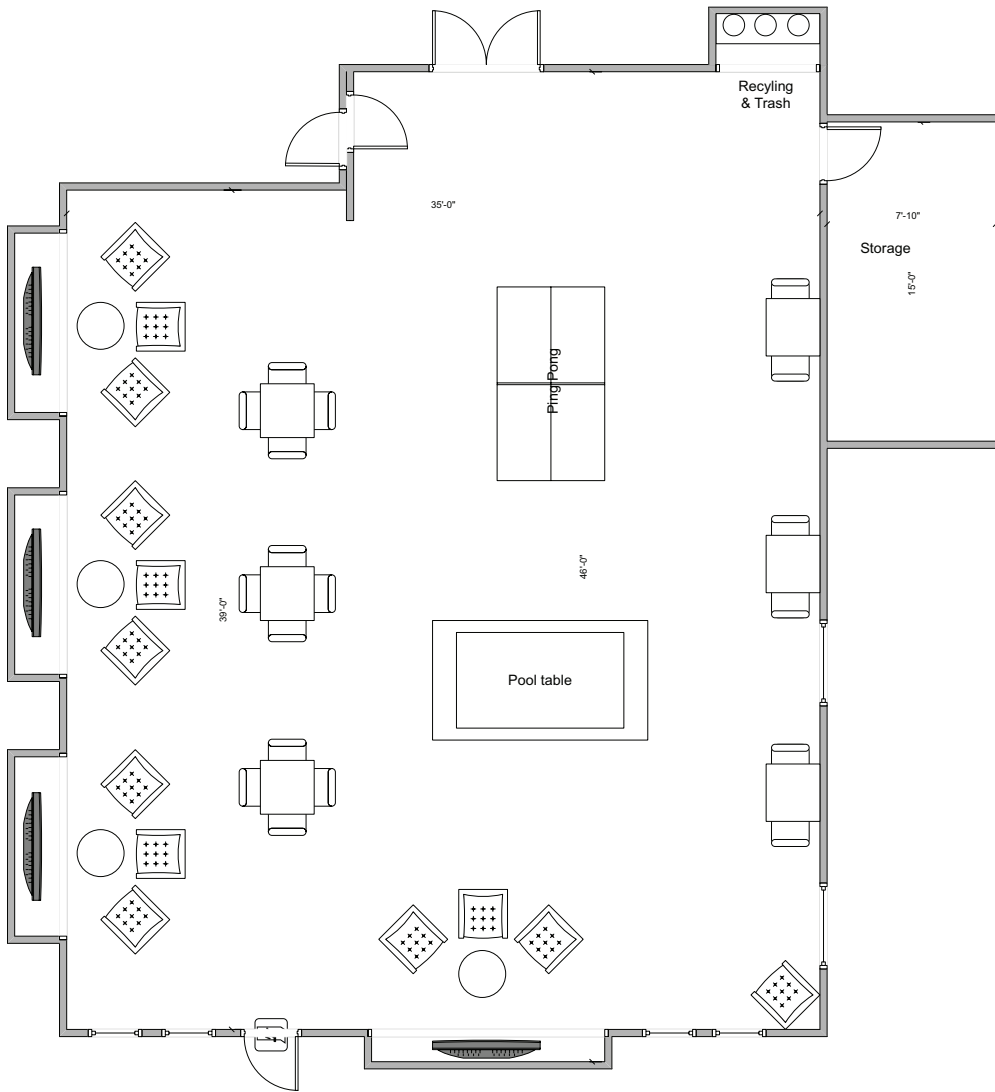

KNOLL MULTIPURPOSE ROOM

Room Information:

Location: Knoll Residence Hall
Type: Multipurpose Room
Square Footage: 1610
Dimensions: 35' x 46'
Amenities: Comfortable seating
Small tables with chairs
Flat screen TVs
Pool table
Kitchen area with microwaves, oven, and a sink

Exceptional made simple.