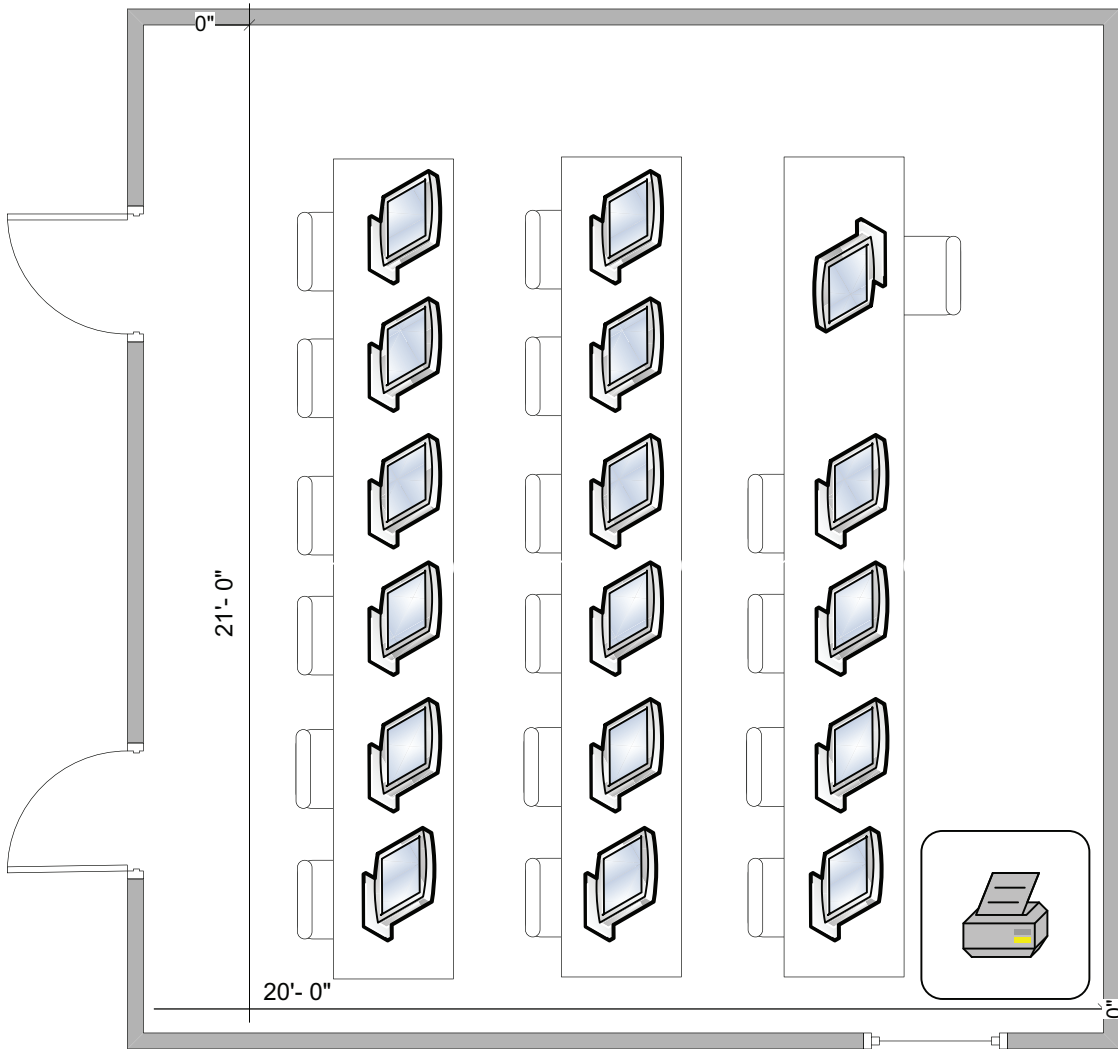

KNOLL COMPUTER LAB

Room Information:

Location: Knoll Residence Hall
Type: Computer Lab
Square Footage: 420
Dimensions: 20' x 21'
Amenities: 16 PCs
Networked Printer
LCD Projector
Screen
Dry Erase Board