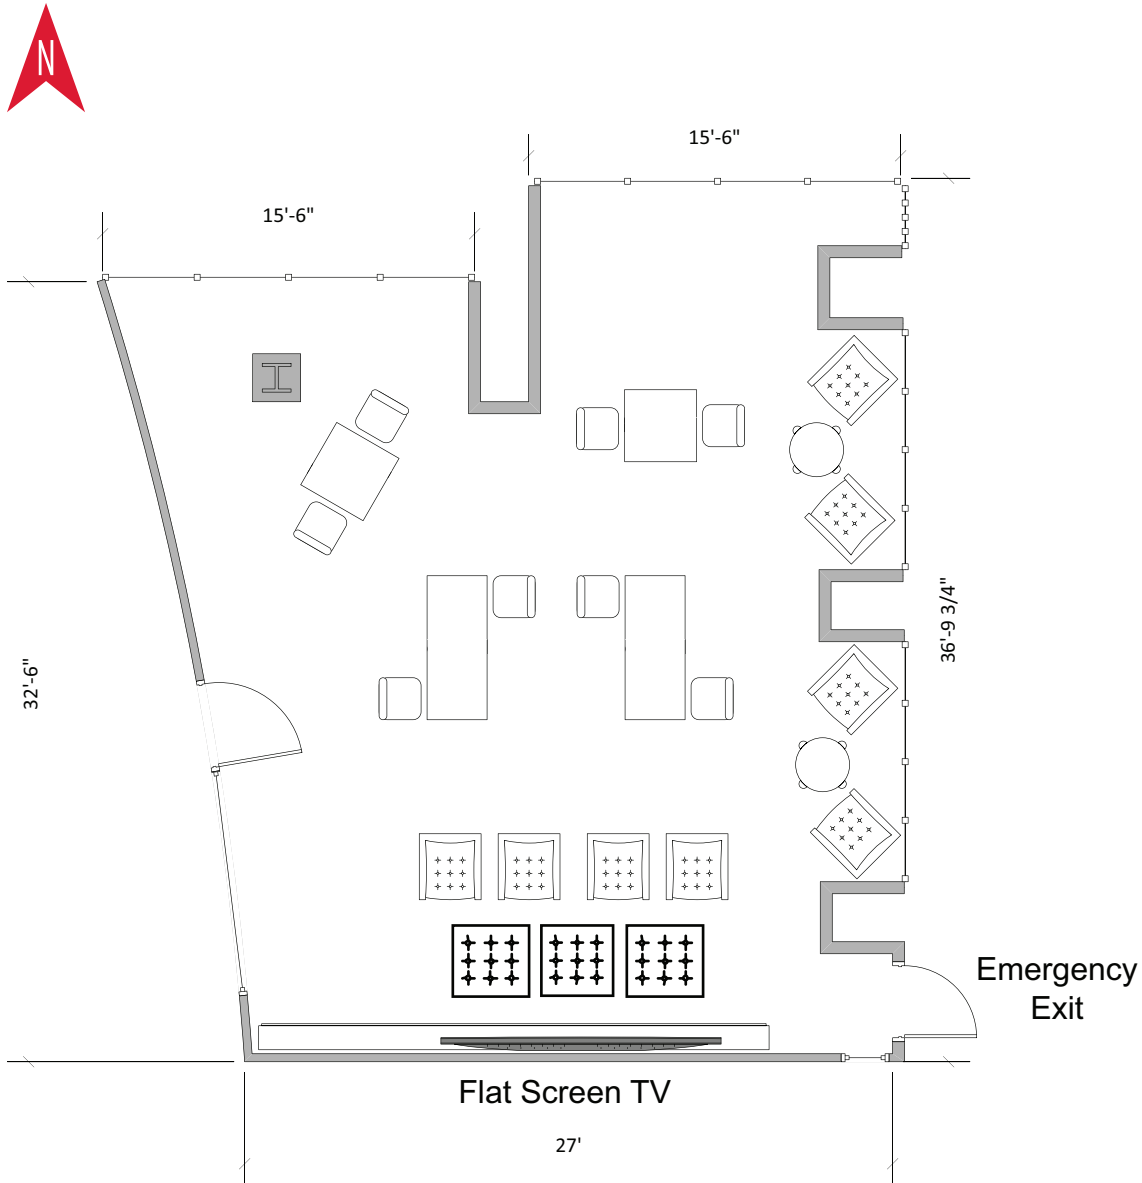

## Room Information:

Location: Eastside Suites  
Type: Game Room  
Square Footage: 486  
Dimensions: 27' x 18'  
Amenities: Flat screen TV  
Table Tennis

## Room Information:

Location: Eastside Suites  
Type: Conference Room  
Square Footage: 448  
Dimensions: 16' x 28'  
Amenities: Dry erase board

## Room Information:

Location: Eastside Suites  
Type: Multipurpose Room  
Square Footage: 891  
Dimensions: 27' x 33'  
Amenities: Flat screen TV

## Room Information:

Location: Knoll Residence Hall  
Type: Multipurpose Room  
Square Footage: 1610  
Dimensions: 35' x 46'  
Amenities: Comfortable seating  
Small tables with chairs  
Flat screen TVs  
Pool table  
Kitchen area with microwaves, oven, and a sink