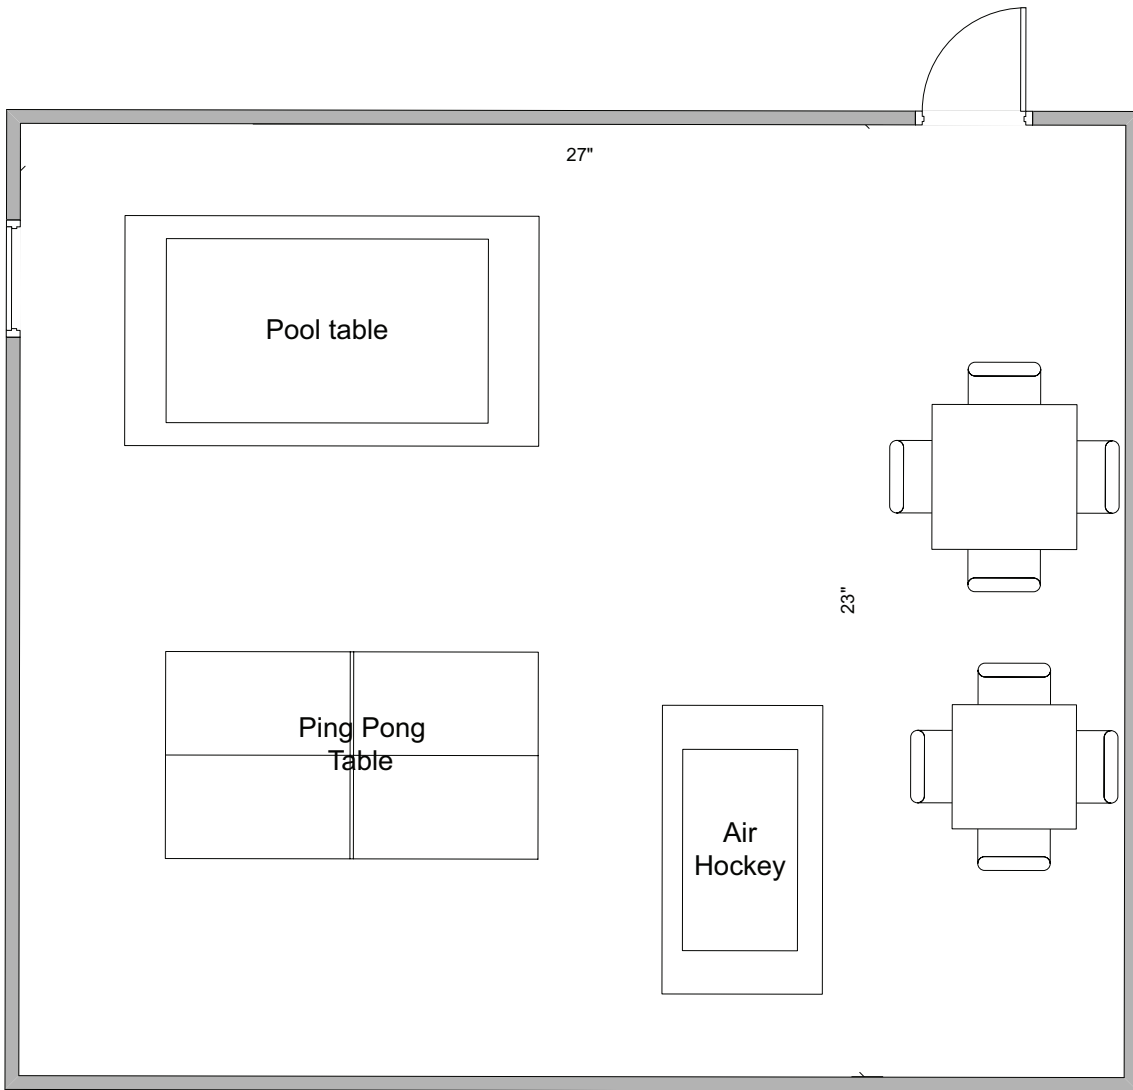

UNIVERSITY SUITES GAME ROOM

Room Information:

Location:	University Suites Residence Hall
Type:	Game Room
Square Footage:	621
Dimensions:	27' x 23'
Amenities:	Pool Table Air Hockey Ping Pong Table TV