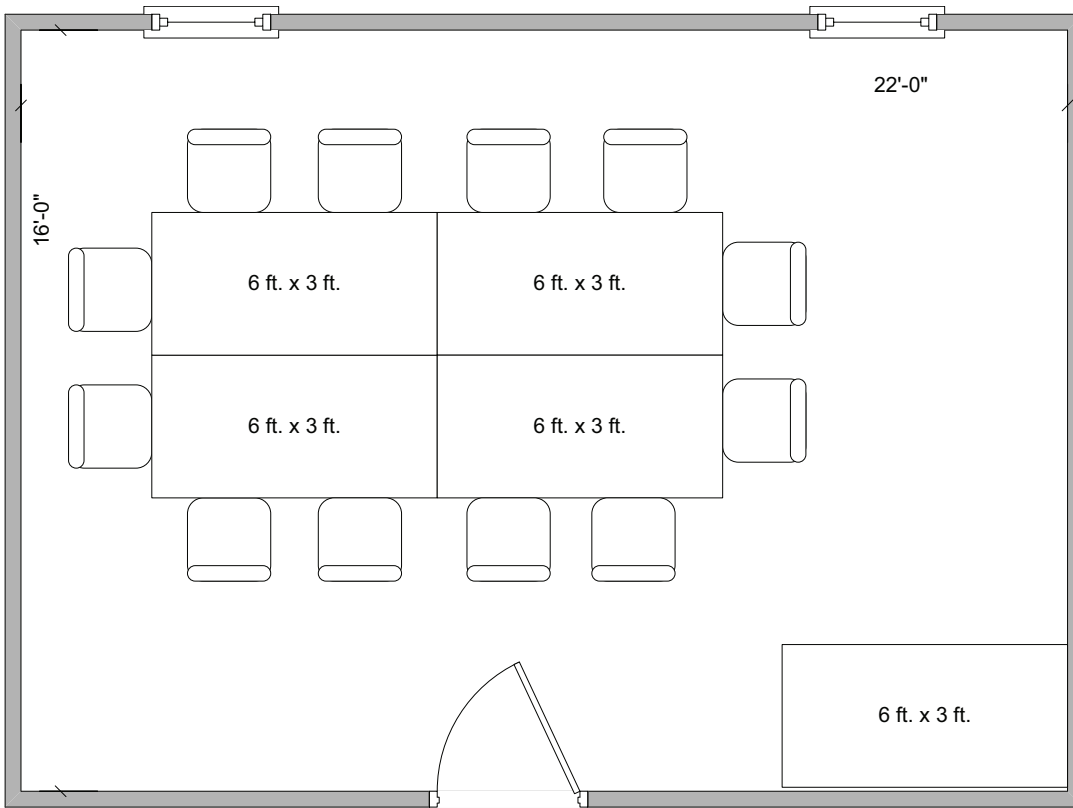

NEIHARDT GREY PARLOR

Room Information:

Location: Neihardt Residence Hall
Type: Multipurpose Room
Square Footage: 512
Dimensions: 16' x 32'
Amenities: Comfortable seating
Tables with chairs
Fireplace

NEIHARDT LOUNGE

Room Information:

Location:	Neihardt Residence Hall
Type:	Multipurpose Room
Square Footage:	1680
Dimensions:	40' x 42'
Amenities:	Tables with chairs Booths Stage TV Sound system Pull down screen Piano

NEIHARDT PIPER PIT

Room Information:

Location: Neihardt Residence Hall
Type: Multipurpose Room
Square Footage: 1444
Dimensions: 38' x 38'
Amenities: Comfortable seating
Small tables with chairs
TVs
Piano

NEIHARDT PINE ROOM

Room Information:

Location: Neihardt Residence Hall
Type: Conference Room
Square Footage: 352
Dimensions: 16' x 22'
Amenities: Conference table
Seating for up to 12
Dry erase board

NEIHARDT SUN ROOM

Room Information: