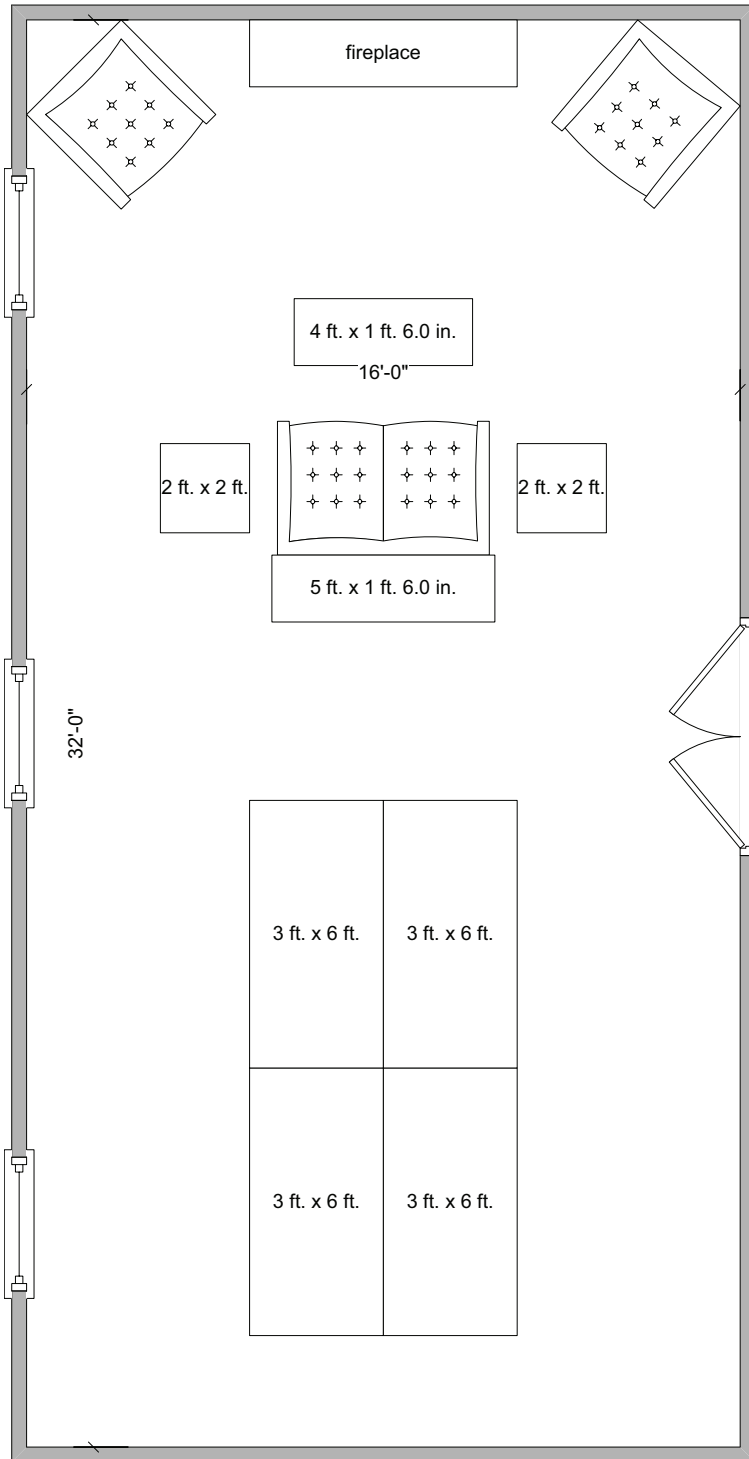

Exceptional made simple.

NEIHARDT COURTYARD

Room Information:

Location: Neihardt Residence Hall
Type: Outdoor space
Square Footage: 10,440
Dimensions: 72' x 145'

NEIHARDT COURTYARD PARLOR

Room Information:

Location: Neihardt Residence Hall
Type: Conference Room
Square Footage: 330
Dimensions: 15' x 22'
Amenities: Dry erase board

NEIHARDT GOLD PARLOR

Room Information:

Location: Neihardt Residence Hall
Type: Multipurpose Room
Square Footage: 448
Dimensions: 14' x 32'
Amenities: Comfortable seating
Fireplace
Piano

NEIHARDT GREY PARLOR

Room Information:

Location: Neihardt Residence Hall
Type: Multipurpose Room
Square Footage: 512
Dimensions: 16' x 32'
Amenities: Comfortable seating
Tables with chairs
Fireplace

NEIHARDT LOUNGE

Room Information:

Location:	Neihardt Residence Hall
Type:	Multipurpose Room
Square Footage:	1680
Dimensions:	40' x 42'
Amenities:	Tables with chairs Booths Stage TV Sound system Pull down screen Piano

NEIHARDT PIPER PIT