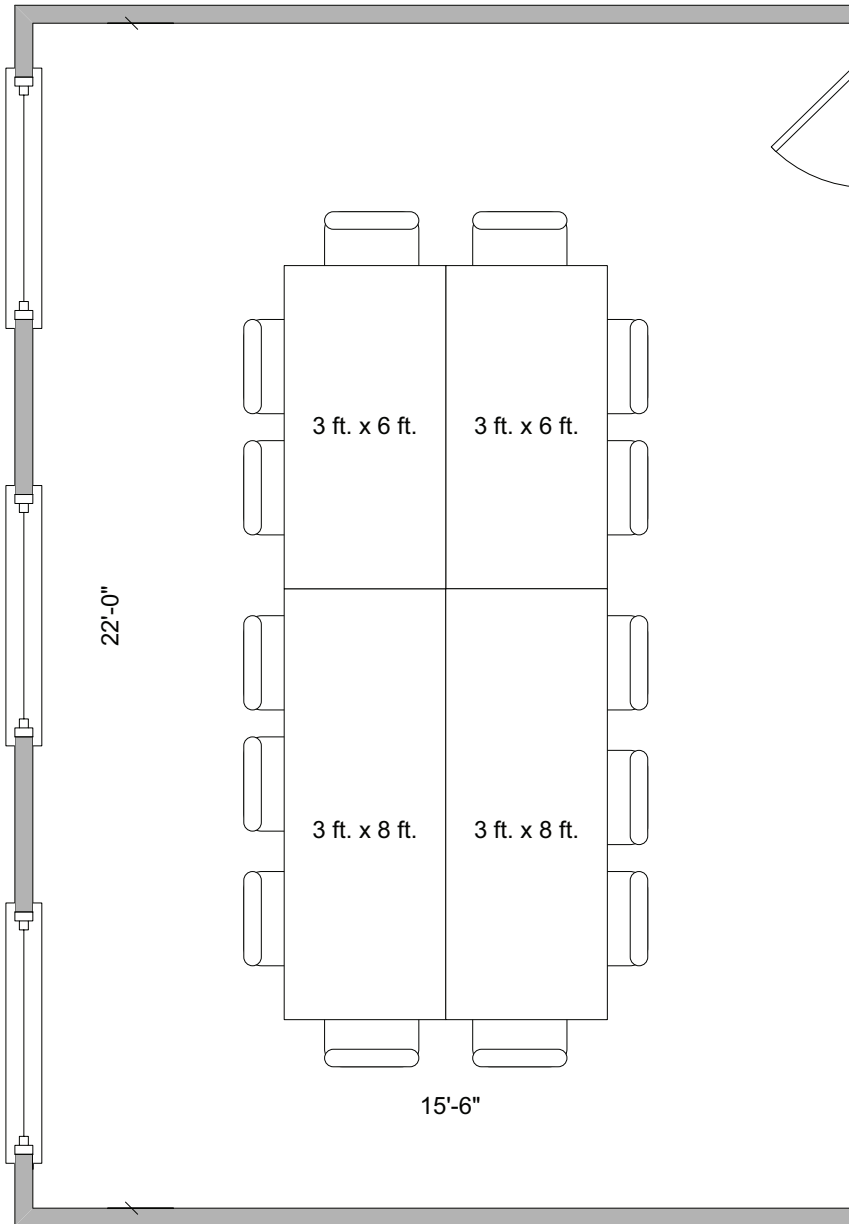

Exceptional made simple.

NEIHARDT COURTYARD

Room Information:

Location: Neihardt Residence Hall
Type: Outdoor space
Square Footage: 10,440
Dimensions: 72' x 145'

NEIHARDT COURTYARD PARLOR

Room Information:

Location: Neihardt Residence Hall
Type: Conference Room
Square Footage: 330
Dimensions: 15' x 22'
Amenities: Dry erase board

NEIHARDT GOLD PARLOR

Room Information:

Location: Neihardt Residence Hall
Type: Multipurpose Room
Square Footage: 448
Dimensions: 14' x 32'
Amenities: Comfortable seating
Fireplace
Piano

NEIHARDT GREY PARLOR

Room Information:

Location: Neihardt Residence Hall
Type: Multipurpose Room
Square Footage: 512
Dimensions: 16' x 32'
Amenities: Comfortable seating
Tables with chairs
Fireplace

NEIHARDT LOUNGE

Room Information:

Location:	Neihardt Residence Hall
Type:	Multipurpose Room
Square Footage:	1680
Dimensions:	40' x 42'
Amenities:	Tables with chairs Booths Stage TV Sound system Pull down screen Piano

NEIHARDT PIPER PIT