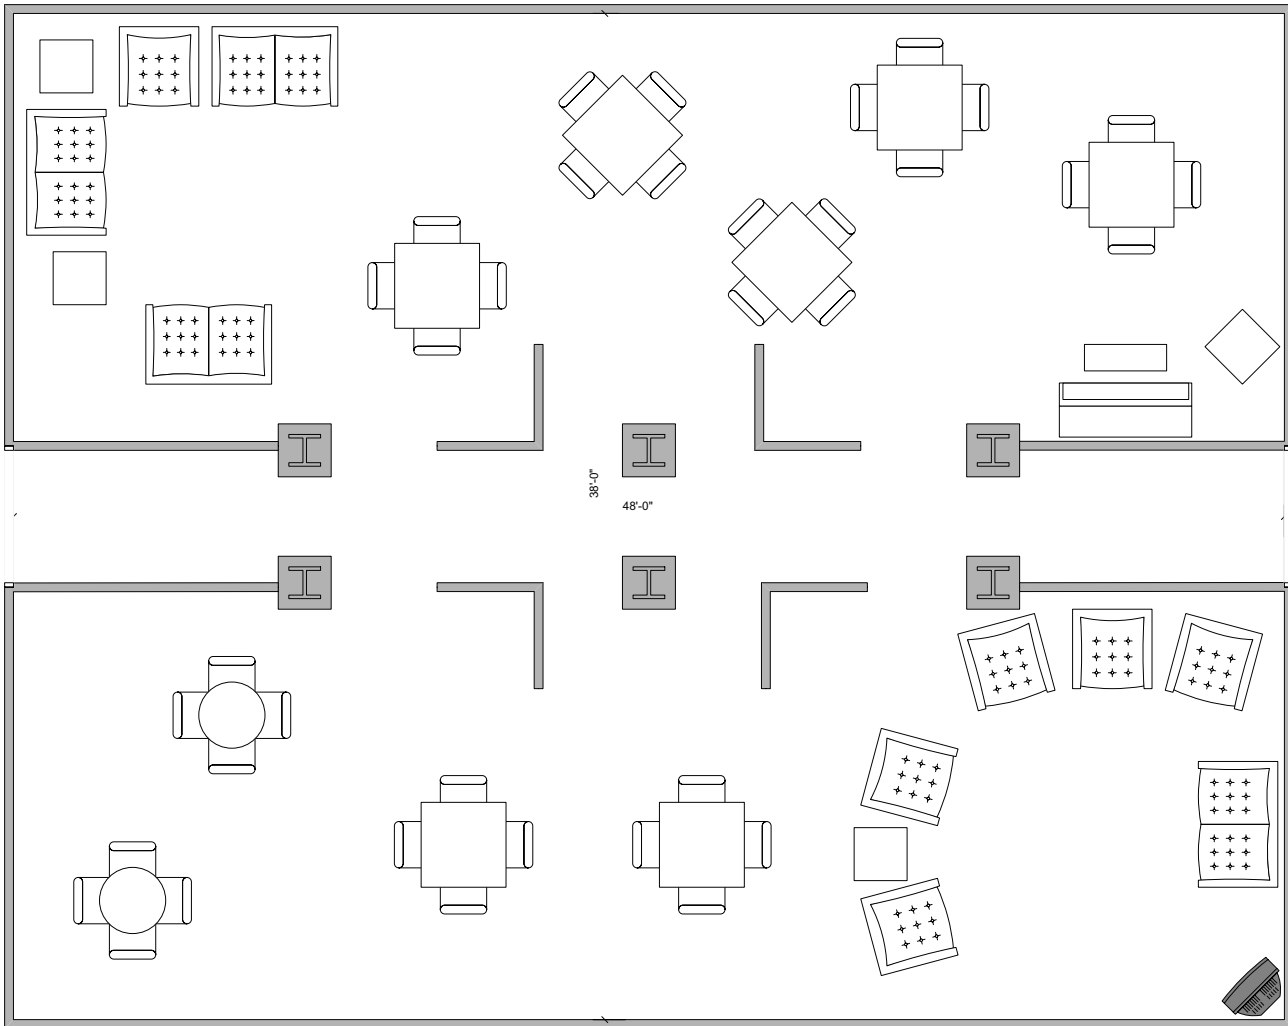

Location: Neihardt Residence Hall
Type: Conference Room
Square Footage: 330
Dimensions: 15' x 22'
Amenities: Dry erase board

NEIHARDT GOLD PARLOR

Room Information:

Location: Neihardt Residence Hall
Type: Multipurpose Room
Square Footage: 448
Dimensions: 14' x 32'
Amenities: Comfortable seating
Fireplace
Piano

NEIHARDT GREY PARLOR

Room Information:

Location: Neihardt Residence Hall
Type: Multipurpose Room
Square Footage: 512
Dimensions: 16' x 32'
Amenities: Comfortable seating
Tables with chairs
Fireplace

NEIHARDT LOUNGE

Room Information:

Location:	Neihardt Residence Hall
Type:	Multipurpose Room
Square Footage:	1680
Dimensions:	40' x 42'
Amenities:	Tables with chairs Booths Stage TV Sound system Pull down screen Piano

NEIHARDT PIPER PIT

Room Information:

Location: Neihardt Residence Hall
Type: Multipurpose Room
Square Footage: 1444
Dimensions: 38' x 38'
Amenities: Comfortable seating
Small tables with chairs
TVs
Piano

NEIHARDT PINE ROOM