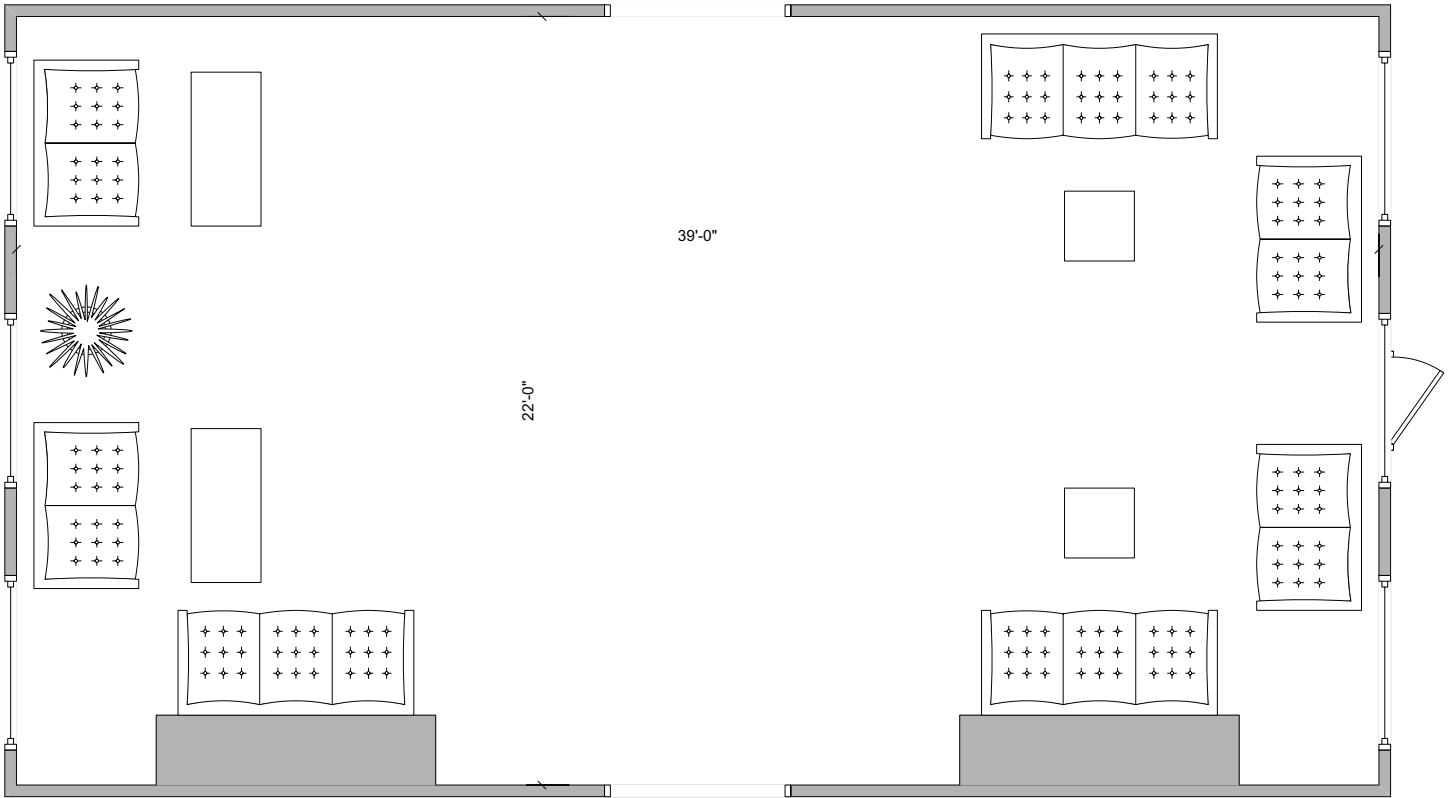

Room Information:

Location:	Neihardt Residence Hall
Type:	Multipurpose Room
Square Footage:	1680
Dimensions:	40' x 42'
Amenities:	Tables with chairs Booths Stage TV Sound system Pull down screen Piano

NEIHARDT PIPER PIT

Room Information:

Location: Neihardt Residence Hall
Type: Multipurpose Room
Square Footage: 1444
Dimensions: 38' x 38'
Amenities: Comfortable seating
Small tables with chairs
TVs
Piano

NEIHARDT PINE ROOM

Room Information:

Location: Neihardt Residence Hall
Type: Conference Room
Square Footage: 352
Dimensions: 16' x 22'
Amenities: Conference table
Seating for up to 12
Dry erase board

NEIHARDT SUN ROOM

Room Information:

Location: Neihardt Residence Hall
Type: Multipurpose Room
Square Footage: 858
Dimensions: 40' x 47'
Amenities: Comfortable seating