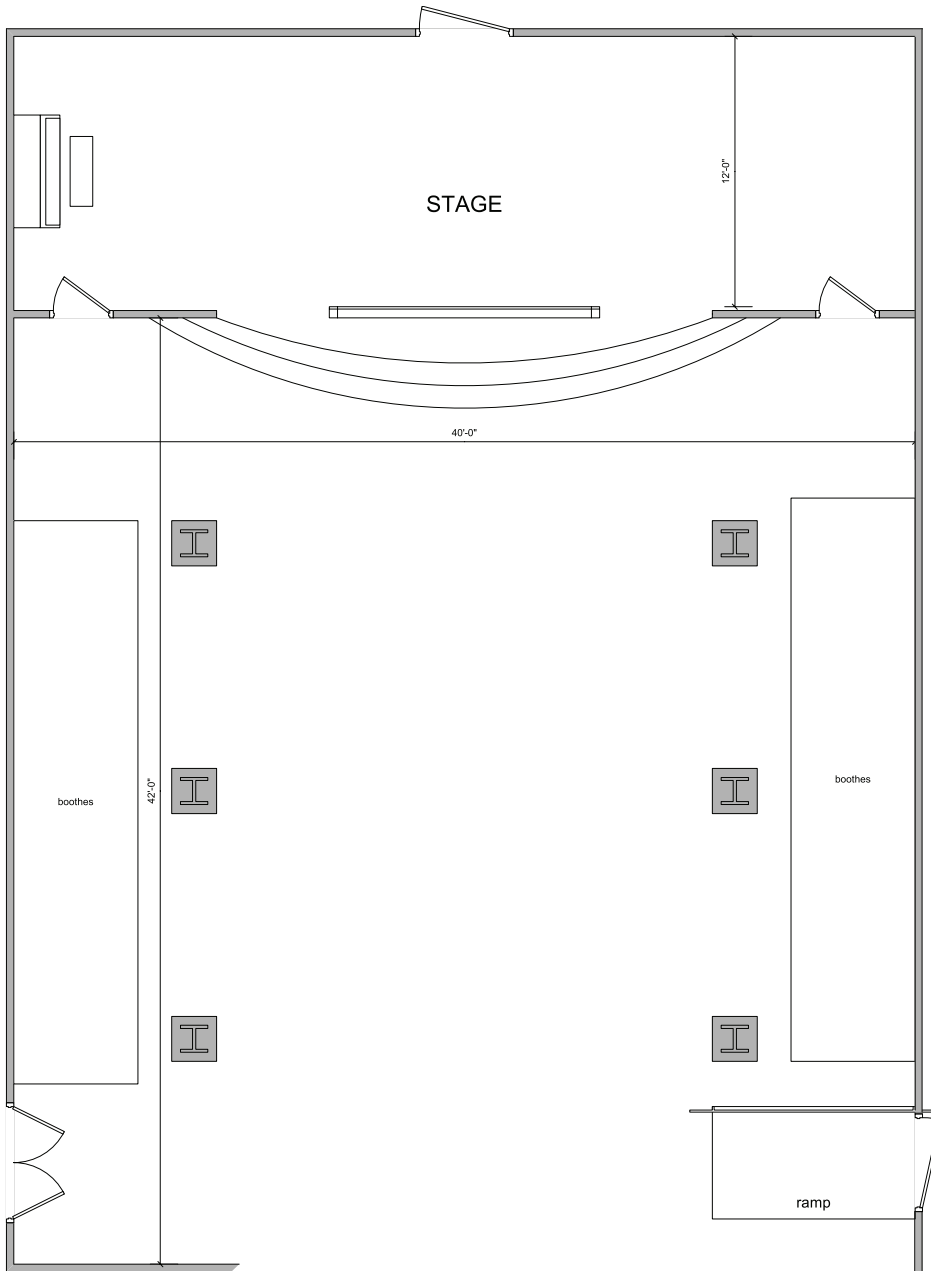

Location: Neihardt Residence Hall
Type: Conference Room
Square Footage: 330
Dimensions: 15' x 22'
Amenities: Dry erase board

NEIHARDT GOLD PARLOR

Room Information:

Location: Neihardt Residence Hall
Type: Multipurpose Room
Square Footage: 448
Dimensions: 14' x 32'
Amenities: Comfortable seating
Fireplace
Piano

NEIHARDT GREY PARLOR

Room Information:

Location: Neihardt Residence Hall
Type: Multipurpose Room
Square Footage: 512
Dimensions: 16' x 32'
Amenities: Comfortable seating
Tables with chairs
Fireplace

NEIHARDT LOUNGE

Room Information:

Location:	Neihardt Residence Hall
Type:	Multipurpose Room
Square Footage:	1680
Dimensions:	40' x 42'
Amenities:	Tables with chairs Booths Stage TV Sound system Pull down screen Piano

NEIHARDT PIPER PIT

Room Information:

Location: Neihardt Residence Hall
Type: Multipurpose Room
Square Footage: 1444
Dimensions: 38' x 38'
Amenities: Comfortable seating
Small tables with chairs
TVs
Piano

NEIHARDT PINE ROOM