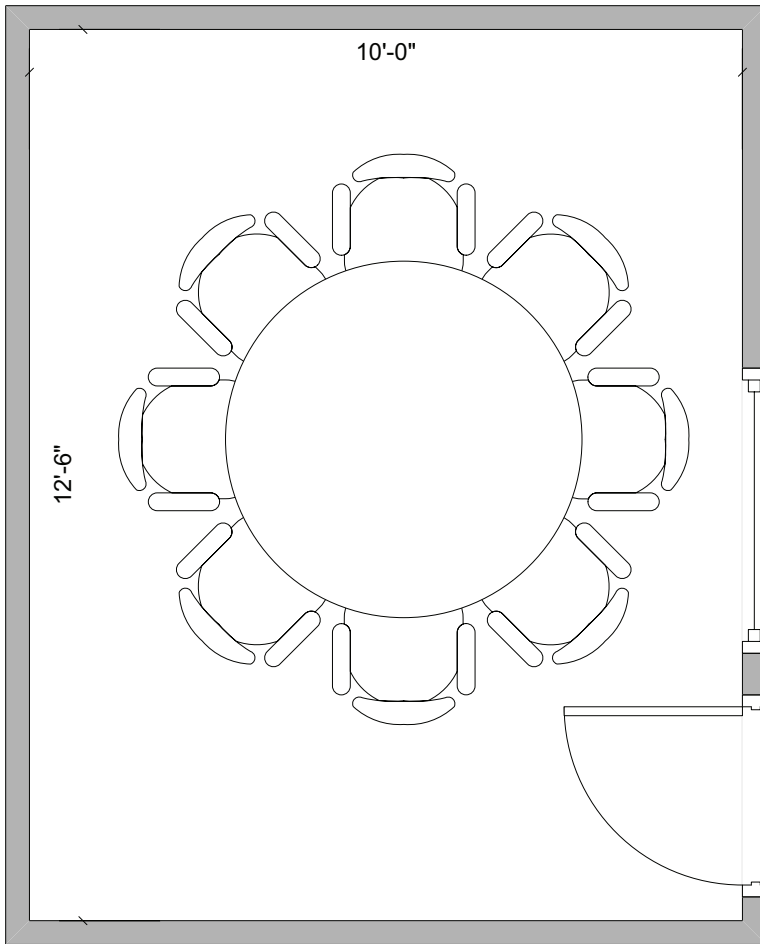

ABEL NORTH LARGE STUDY ROOM

Room Information:

Location: Abel Residence Hall
Type: Conference Room
Square Footage: 130
Dimensions: 10' x 13'
Amenities: Round conference table
Seating for eight