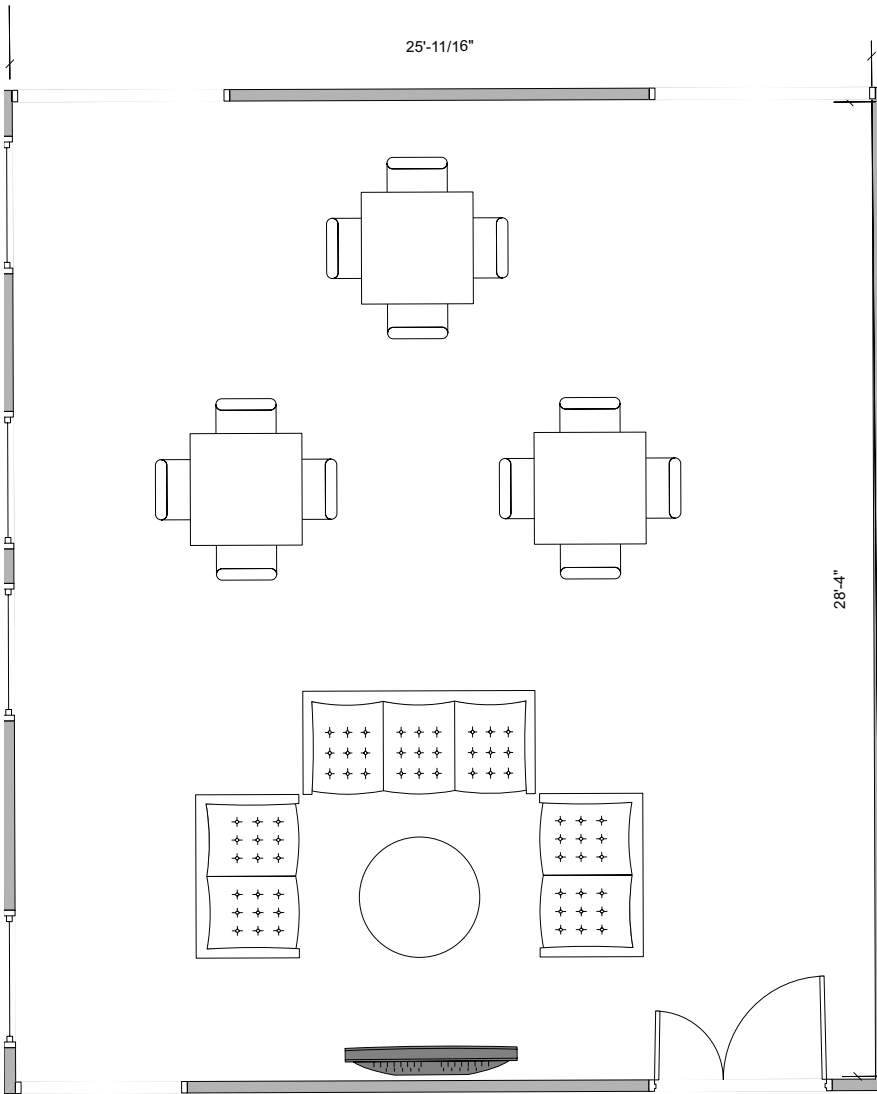

ABEL NORTH LOBBY

Room Information:

Location: Abel Residence Hall
Type: Multipurpose Room
Square Footage: 700
Dimensions: 25' x 28'
Amenities: Comfortable seating
Small tables with chairs
Flat Screen TV