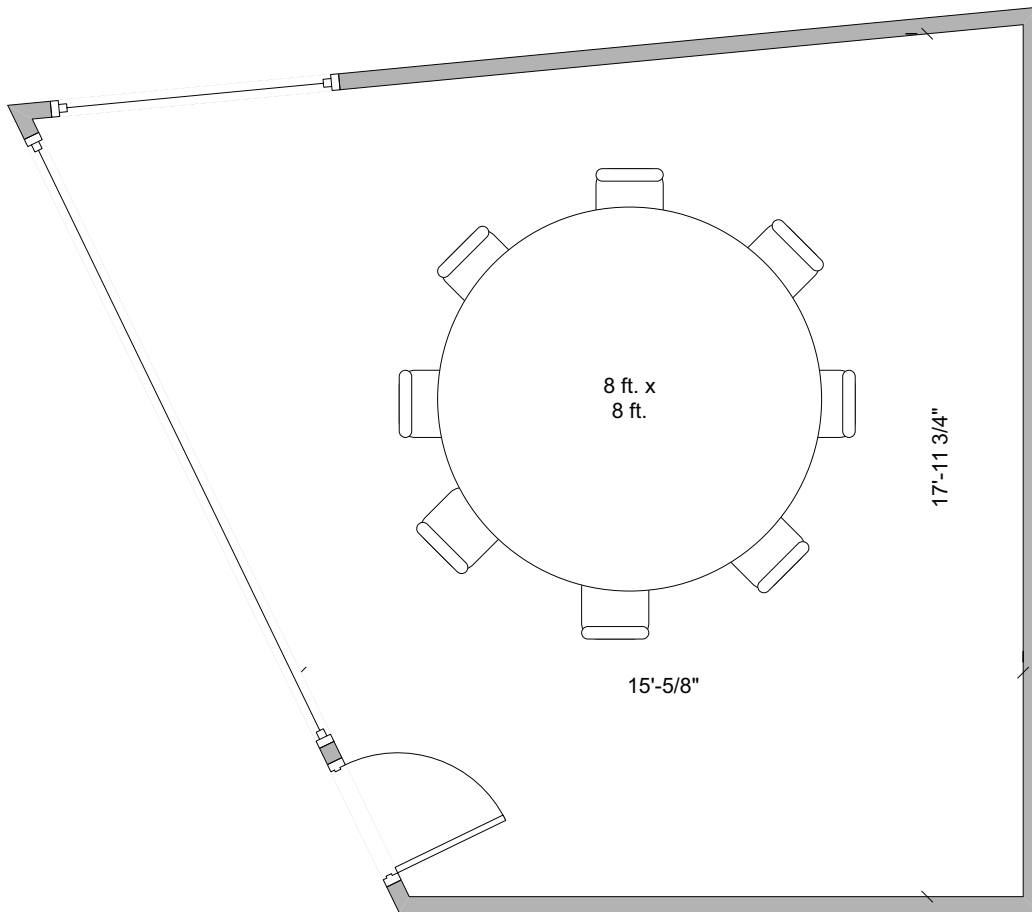

WELCOME CENTER GLASS MEETING ROOM

Room Information:

Location:	Abel & Sandoz Residence Halls
Type:	Conference Room
Square Footage:	270
Dimensions:	15' x 18'
Amenities:	Round conference table Seating for eight