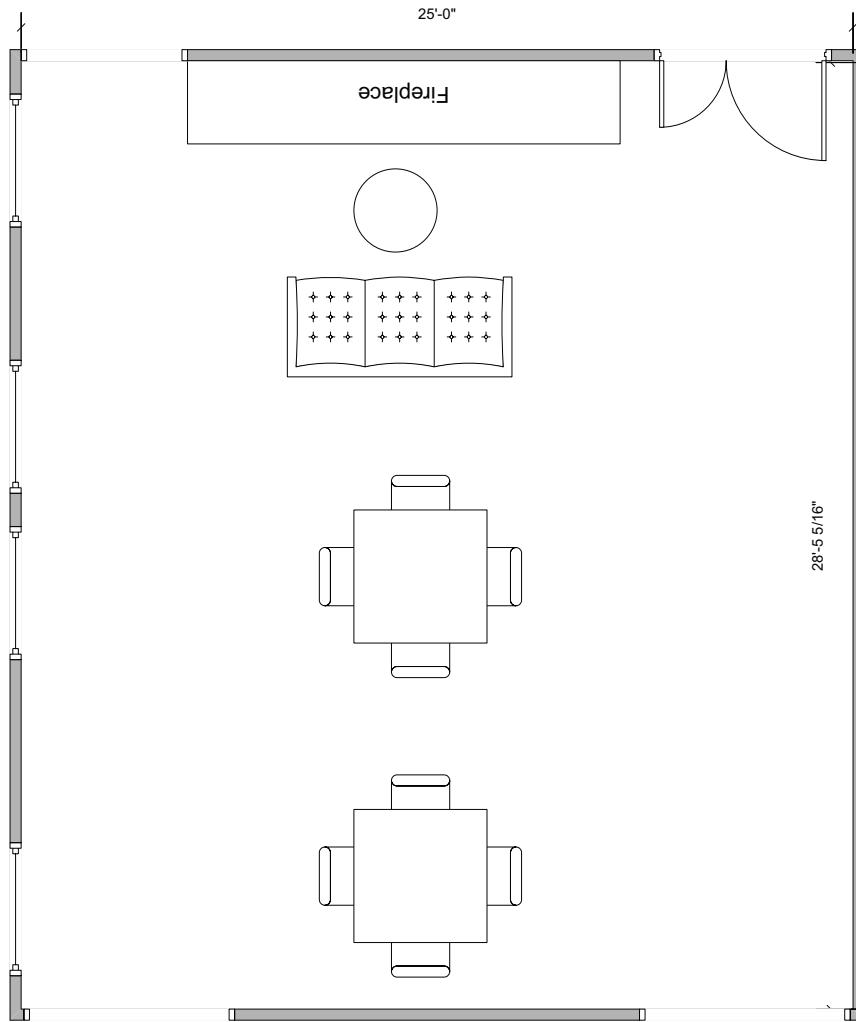

ABEL SOUTH LOBBY

Room Information:

Location: Abel Residence Hall
Type: Multipurpose Room
Square Footage: 700
Dimensions: 25' x 28'
Amenities: Comfortable seating
Small tables with chairs
Flat Screen TV