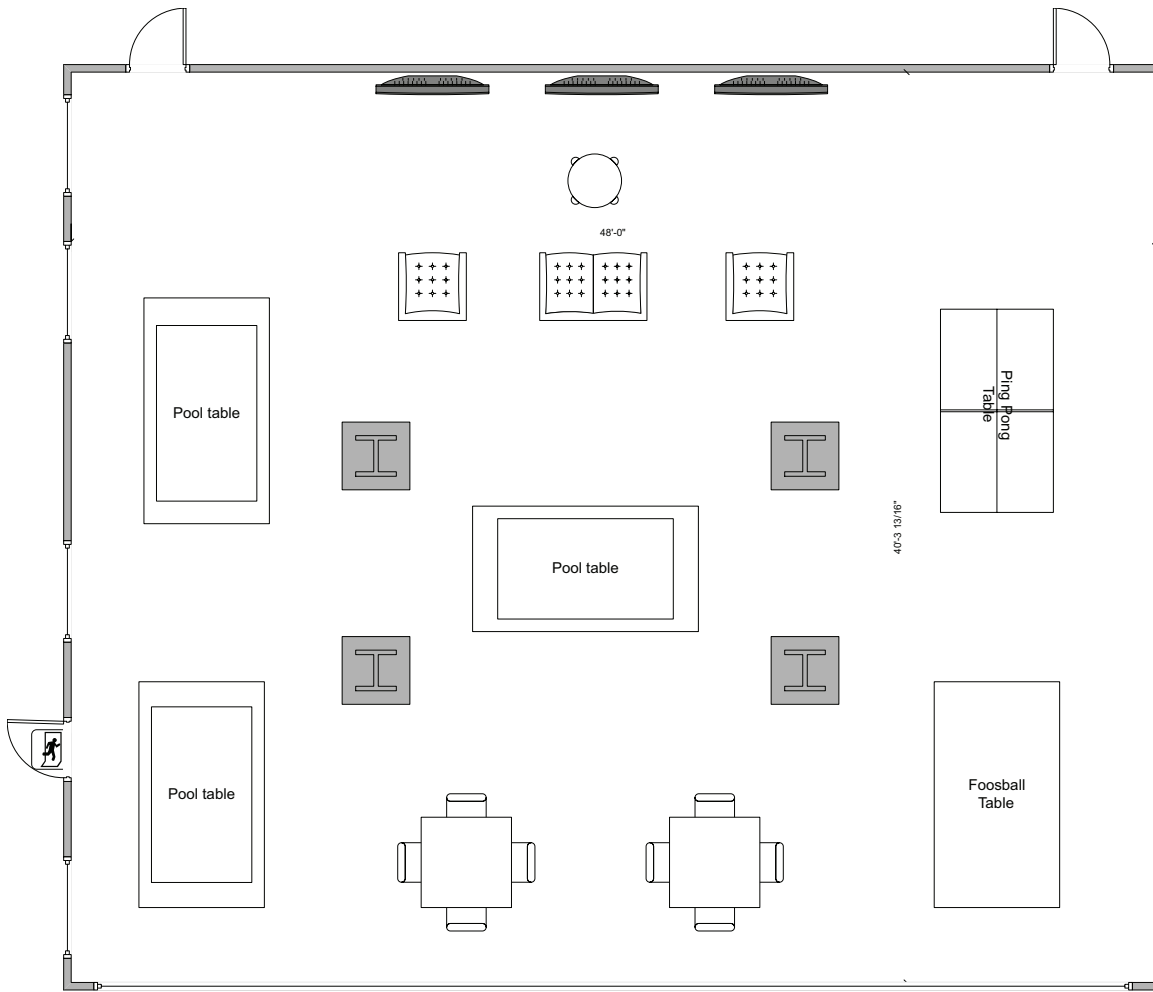

GEORGE'S GAME ROOM

Room Information:

Location: Abel Residence Hall
Type: Multipurpose Room
Square Footage: 1920
Dimensions: 40' x 48'
Amenities: Comfortable seating
Small tables with chairs
Flat screen TVs
Pool tables
Table tennis table
Foosball table