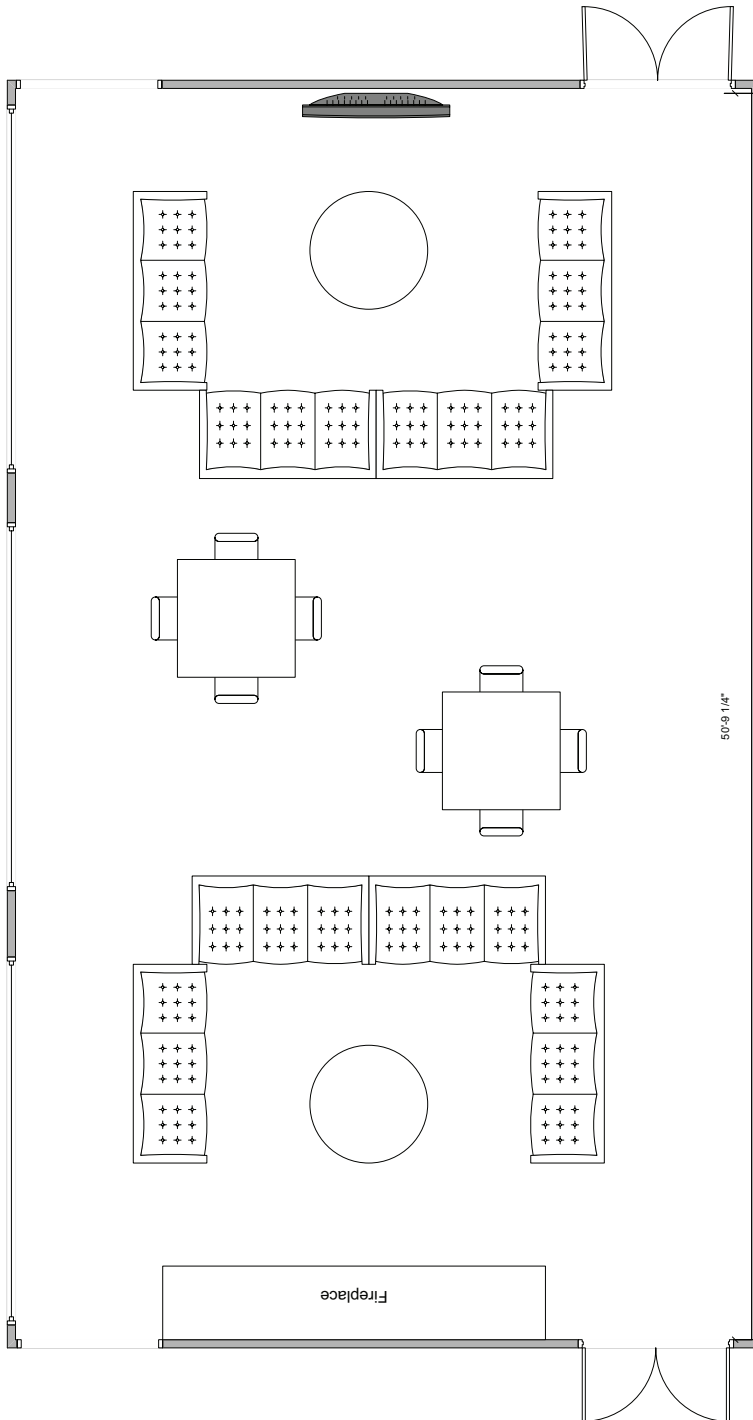

## Room Information:

- Location: Abel Residence Hall
- Type: Multipurpose Room
- Square Footage: 1250
- Dimensions: 25' x 50'
- Amenities: Comfortable seating  
Small tables with chairs  
Flat Screen TV  
Fireplace

## Room Information:

Location: Abel Residence Hall  
Type: Conference Room  
Square Footage: 130  
Dimensions: 10' x 13'  
Amenities: Round conference table  
Seating for eight

## Room Information:

Location: Abel Residence Hall  
Type: Multipurpose Room  
Square Footage: 700  
Dimensions: 25' x 28'  
Amenities: Comfortable seating  
Small tables with chairs  
Flat Screen TV