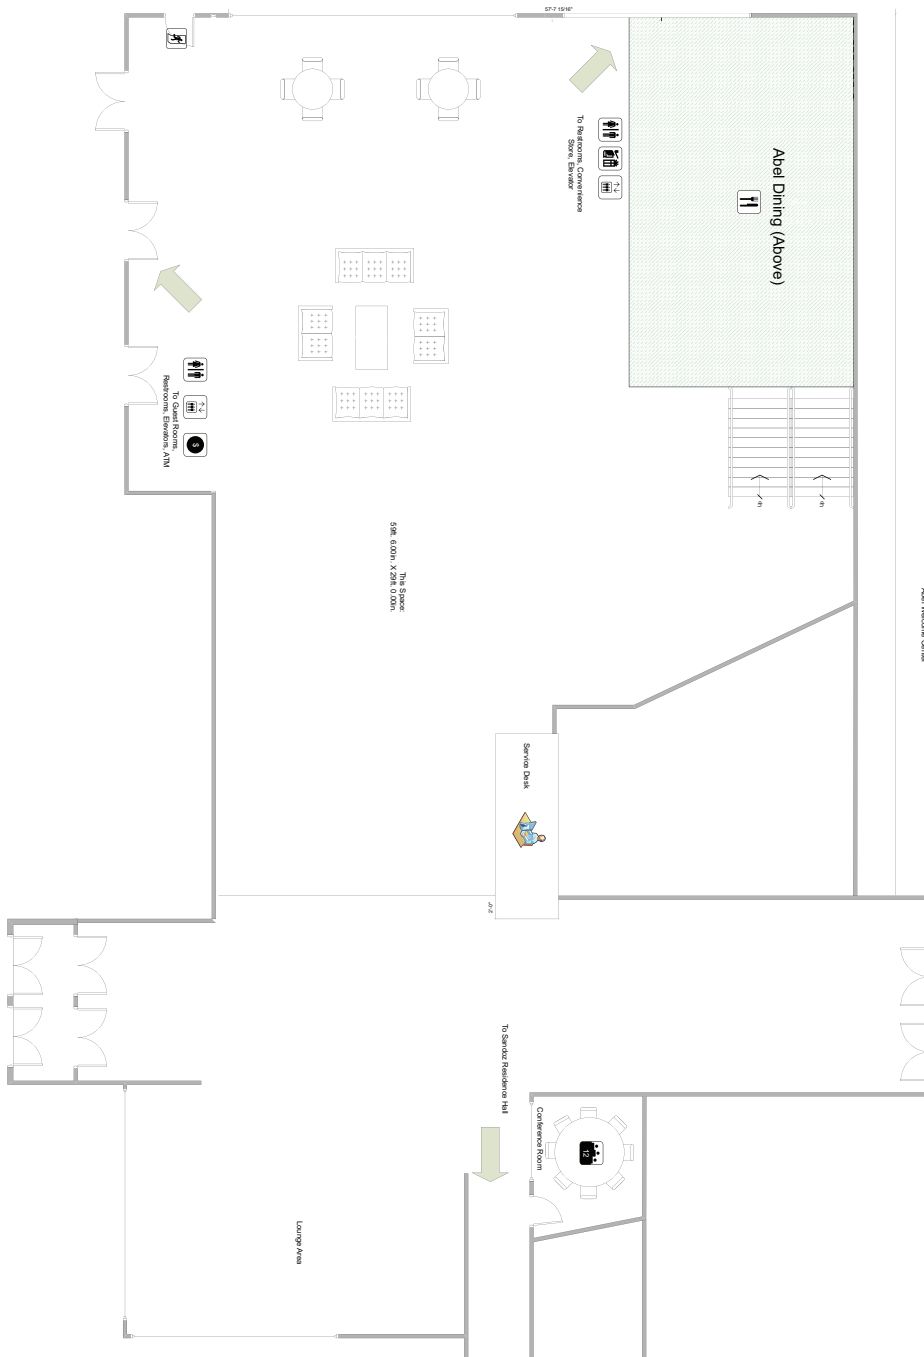

WELCOME CENTER

Room Information:

Location:

Abel & Sandoz
Residence Halls

Type:

Multipurpose Room

Square Footage:

2760

Dimensions:

30' x 92'

Amenities:

Comfortable seating
Small tables with chairs
Service desk