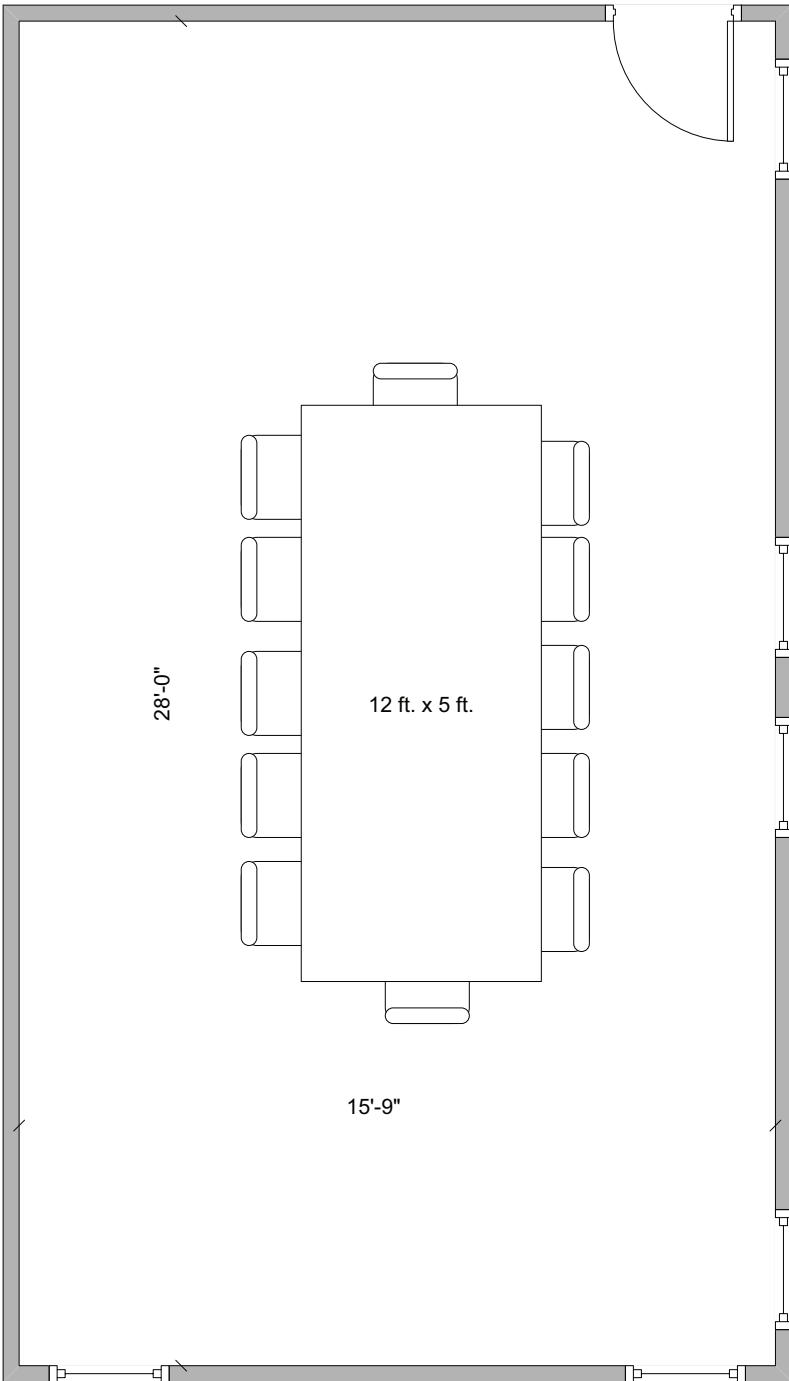

SANDOZ CONFERENCE ROOM

Room Information:

Location: Sandoz Residence Hall
Type: Conference Room
Square Footage: 448
Dimensions: 28' x 16'
Amenities: Conference table
Seating for twelve