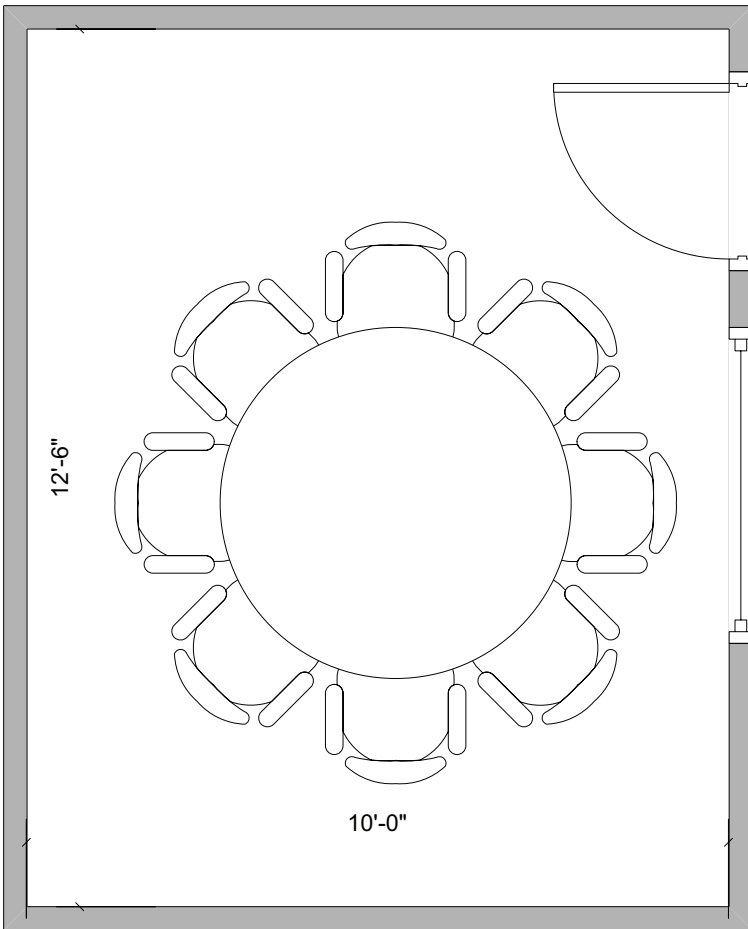

ABEL SOUTH LARGE STUDY ROOM

Room Information:

Location: Abel Residence Hall
Type: Conference Room
Square Footage: 130
Dimensions: 10' x 13'
Amenities: Round conference table
Seating for eight